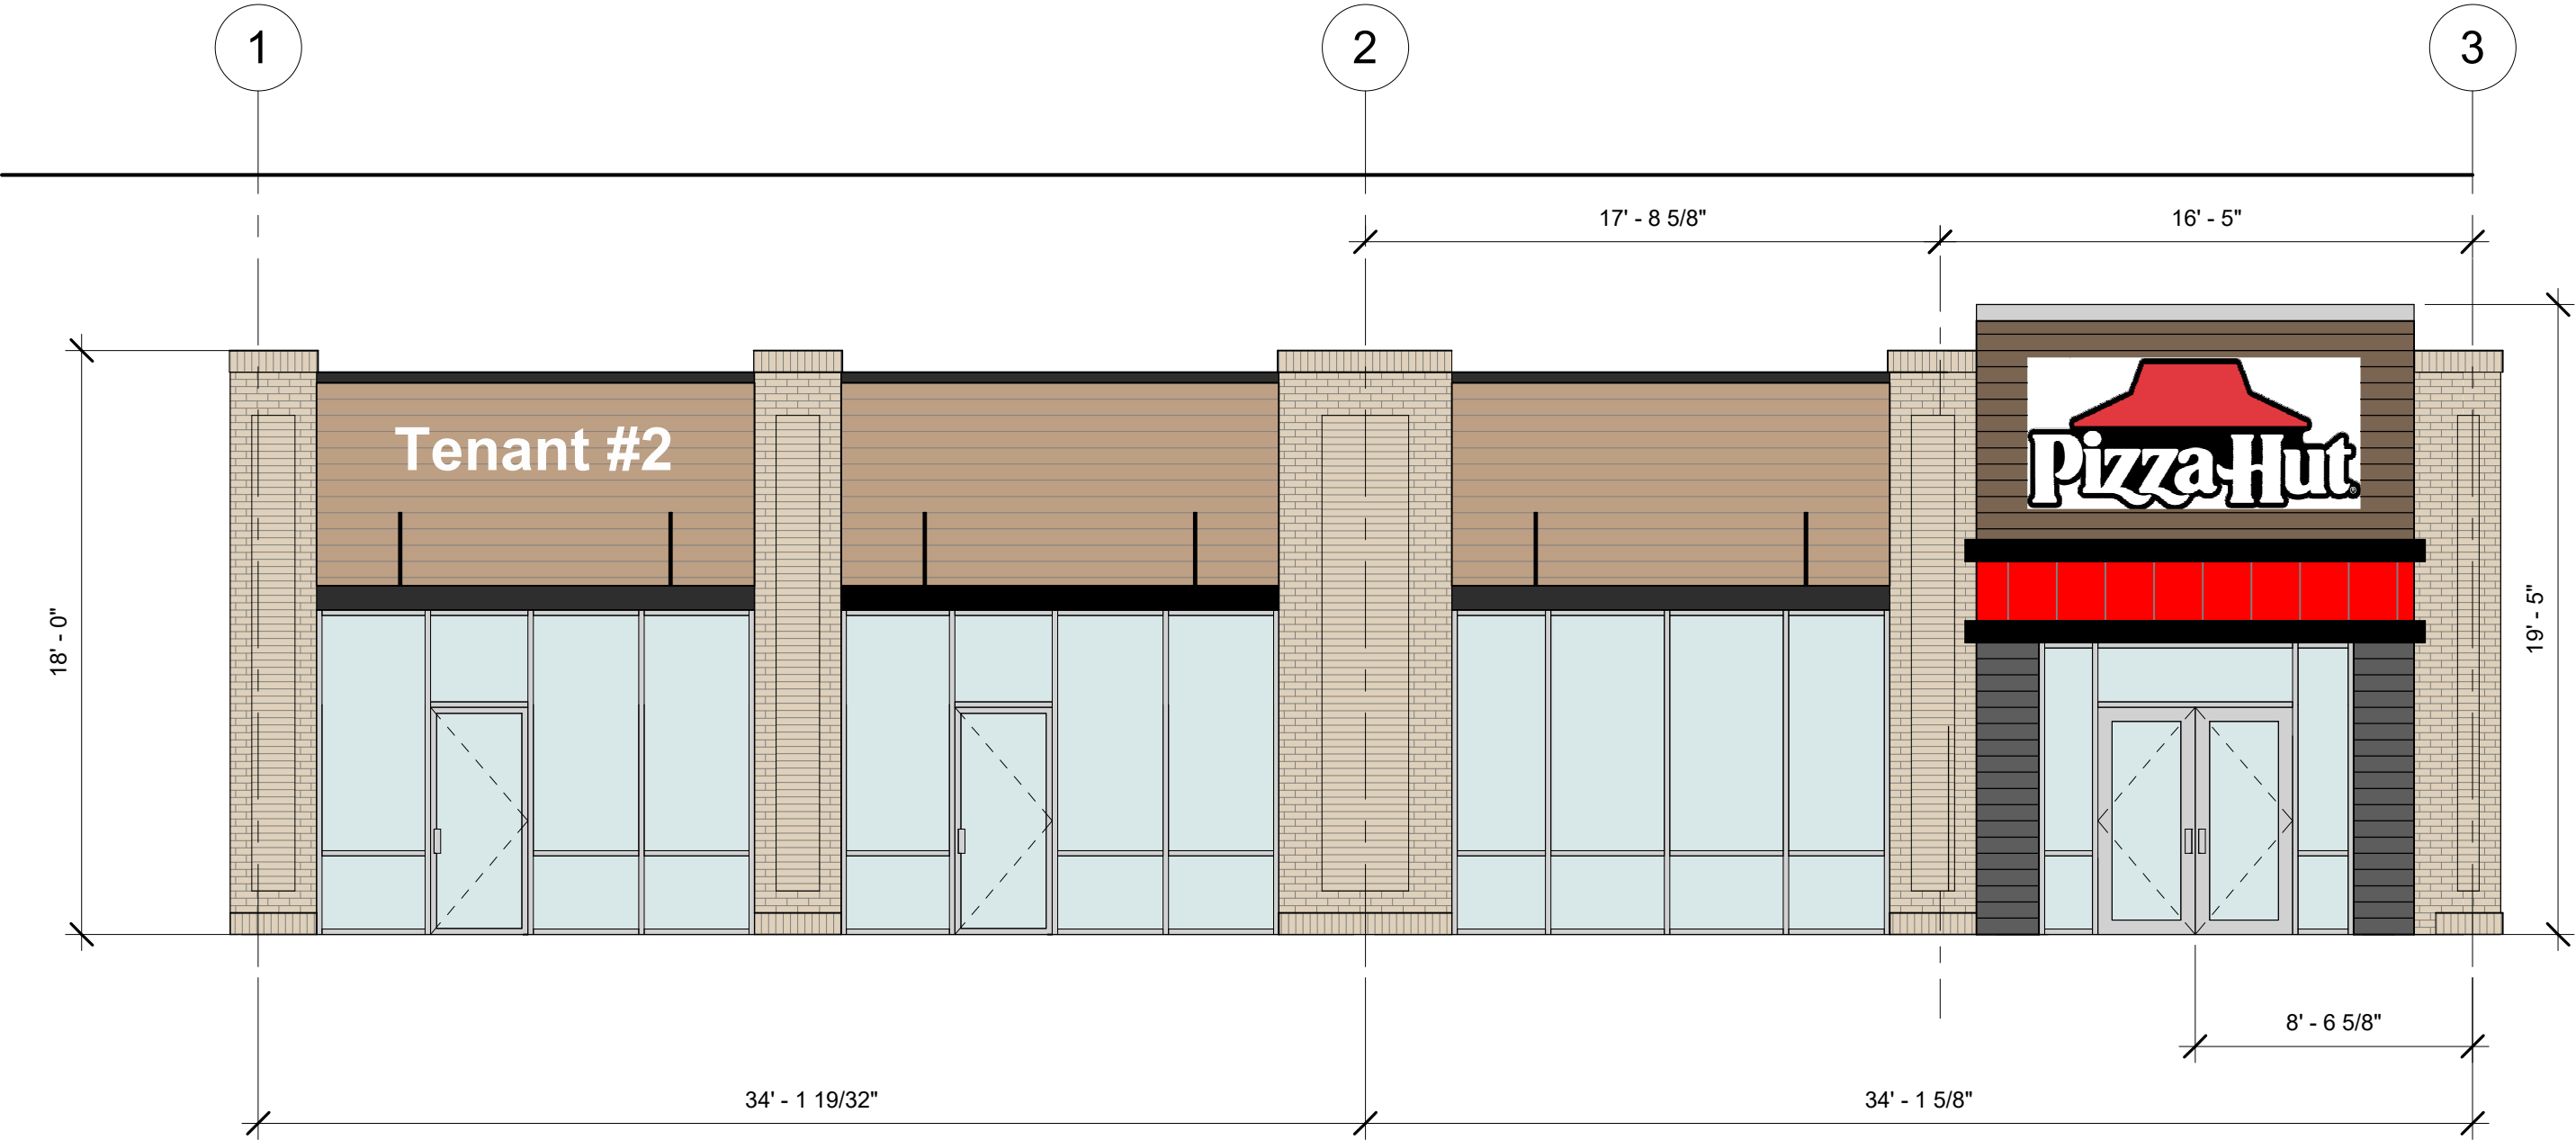

828 Blowing Rock Rd. Pizza Hut

Boone, NC

1 Schematic Elevation

3/16" = 1'-0"