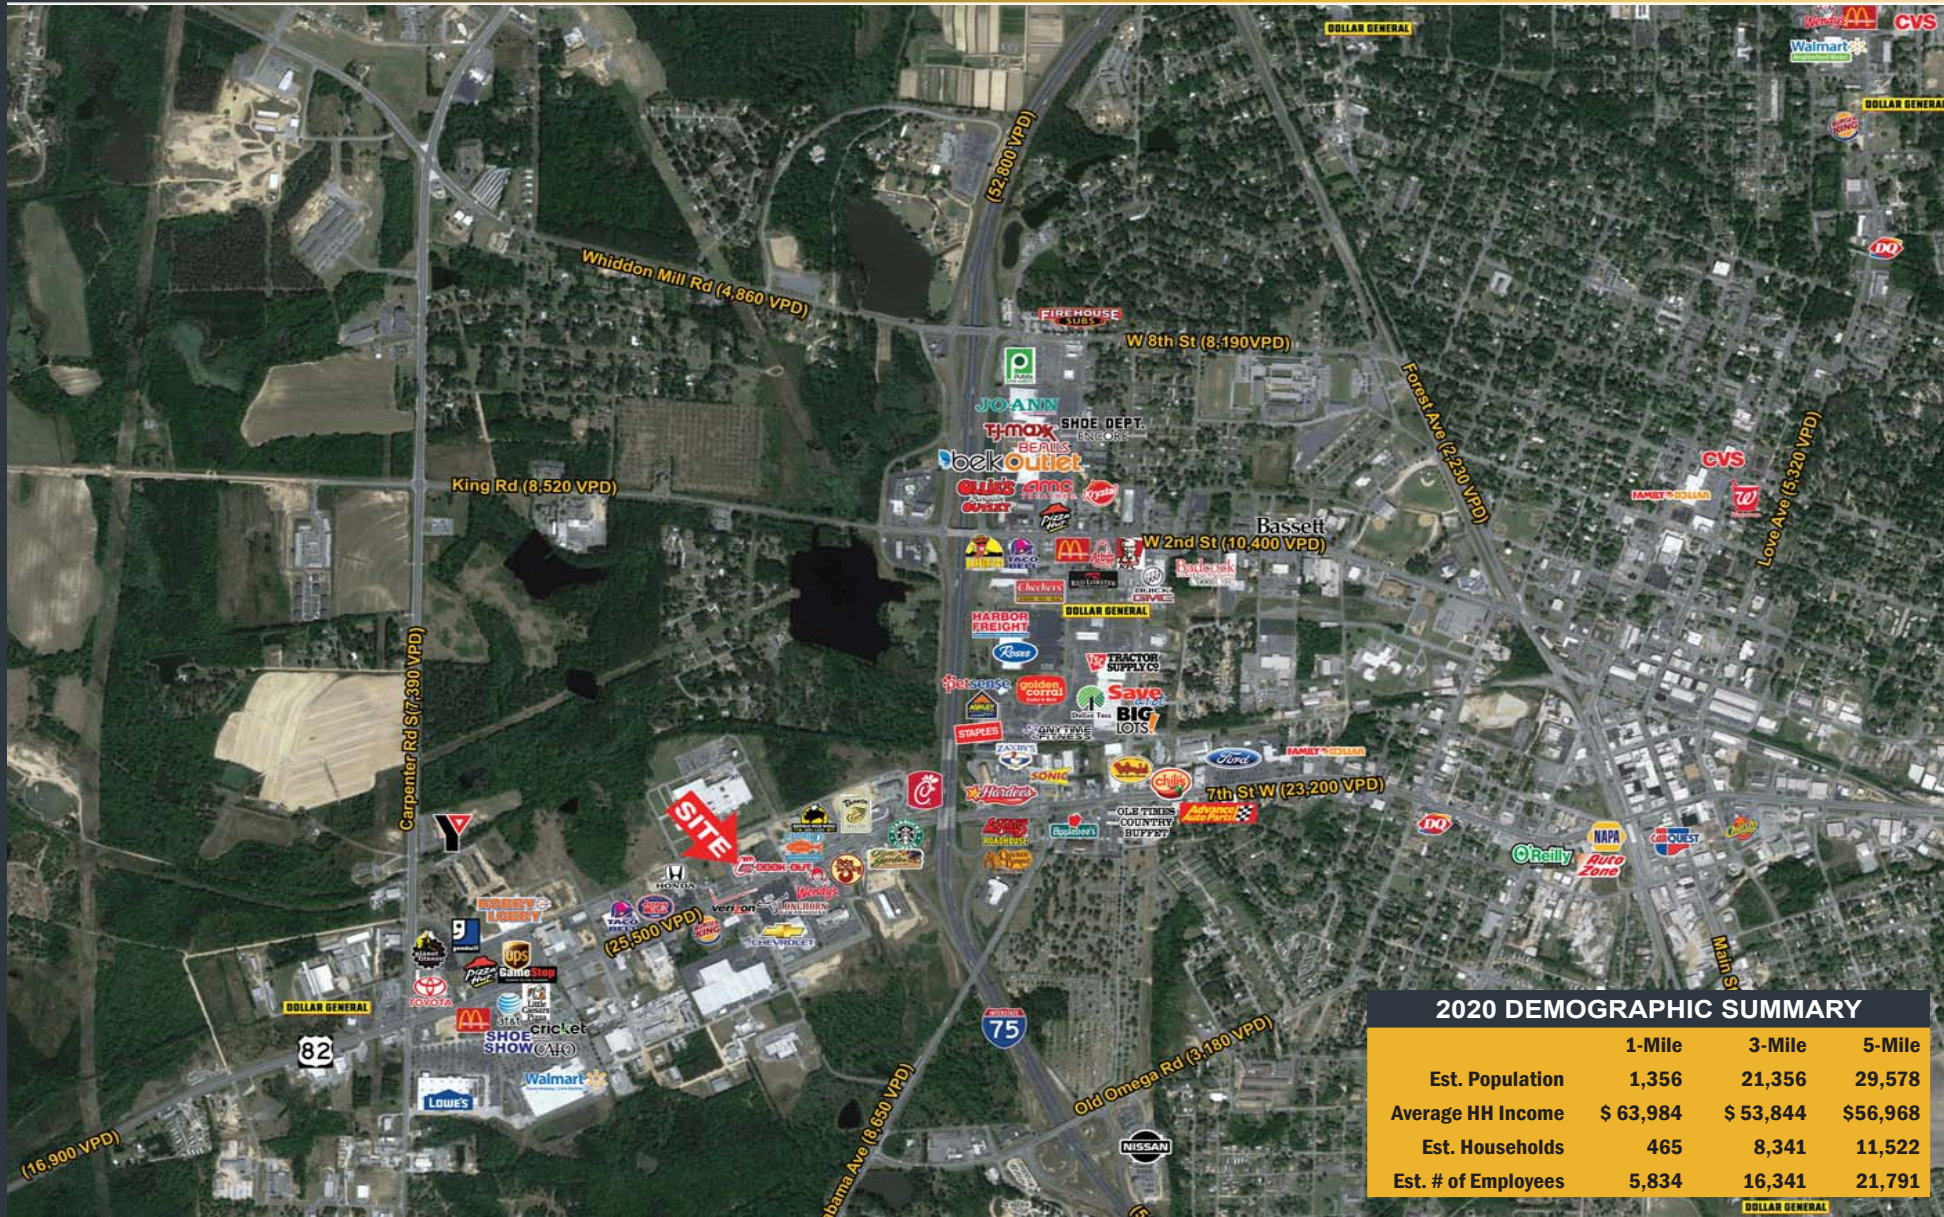

# TIFTON, GA

**+/- 1.3601 ACRE AVAILABLE**  
1407 US Hwy 82 | TIFTON (TIFT COUNTY), GA

# 1.360 AC AVAILABLE TIFTON, GA

THE TRIOLOGY GROUP, LLC  
COMMERCIAL REAL ESTATE GROUP

- 1.360 acres located on Tifton's main retail corridor US Hwy. 82, just West of I-75 at signalized entrance.
- Tifton serves as south central Georgia's primary business hub with major employers in medical, industrial and educational services including the following: Tifton Regional Medical Center (1,825), Tift County BOE (1,059), Target Distribution Center (700), and Shaw Industries (580).
- Top area retailers and restaurants include Lowe's, Walmart, Hobby Lobby, Planet Fitness, McDonald's, Chick-fil-a, Cookout, Buffalo Wild Wings, Panera Bread and numerous hotels within close proximity.
- Tifton is home to Abraham Baldwin Agricultural College (ABAC), the University of Georgia Tifton campus and Moultrie Technical College.